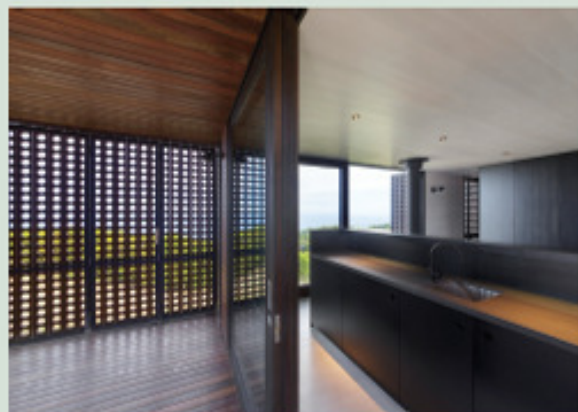

#### 09. MELBOURNE RESIDENCE

PR. ELENBERG FRASER  
PH. PETER CLARKE

The interior concept for this two-level penthouse residence addition, hovering above an Edwardian building, draws upon Friedrich Schinkel's early definitions of 'House' and the riddled stories of King Solomon and Queen Sheba. The layout features a fluid organisation of rooms, integrated private courtyards and exquisite detailing.